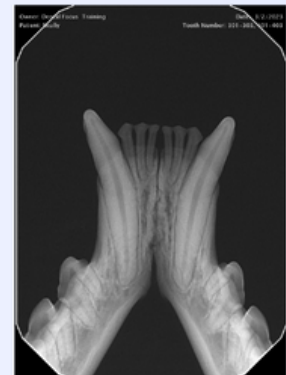

MOST DURABLE SENSOR ON THE MARKET

❃ UNMATCHED TECHNICAL SUPPORT ❃

HIGH-RESOLUTION DIAGNOSTIC IMAGES

DF-PS2 SPECIFICATIONS

| | |
|--------------------------|-----------------------------|
| Technology | CMOS |
| Pixel Size | 19.5µm x 19.5µm |
| True Measured Resolution | >20 lp/mm |
| Theoretical Resolution | >26 lp/mm |
| Gray Scale | 14 bits; 16,384 gray levels |
| Connection | High-speed 2.0 USB |
| Cable Length | 9ft |
| Dynamic Range | 75dB |
| Operating System | Windows 10 (64-bit) |
| Image Delivery System | 5 seconds |
| Software | Image Calibration Files |
| Size 1 Active Area | 30.01mm x 20.01mm |
| Size 2 Active Area | 35.92mm x 25.82mm |
| Manufacturer's Warranty | 2 Years |

PS-2 Size 1 Dimensions (Millimeters)

PS-2 Size 2 Dimensions (Millimeters)