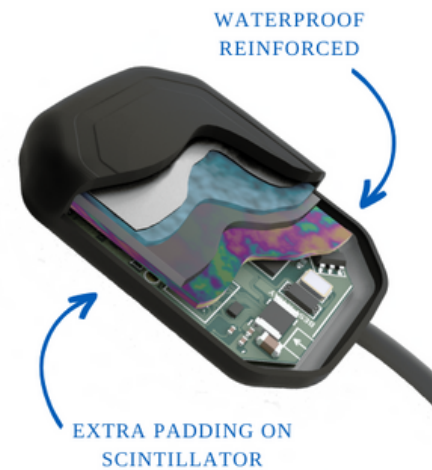

MOST DURABLE SENSOR ON THE MARKET

❃ UNMATCHED TECHNICAL SUPPORT ❃

HIGH-RESOLUTION DIAGNOSTIC IMAGES

DF-PS2 SPECIFICATIONS

| | |
|--------------------------|-----------------------------|
| Technology | CMOS |
| Pixel Size | 19.5µm x 19.5µm |
| True Measured Resolution | >20 lp/mm |
| Theoretical Resolution | >26 lp/mm |
| Gray Scale | 14 bits; 16,384 gray levels |
| Connection | High-speed 2.0 USB |
| Cable Length | 9ft |
| Dynamic Range | 75dB |
| Operating System | Windows 10 (64-bit) |
| Image Delivery System | 5 seconds |
| Software | Image Calibration Files |
| Size 1 Active Area | 30.01mm x 20.01mm |
| Size 2 Active Area | 35.92mm x 25.82mm |
| Manufacturer's Warranty | 2 Years |