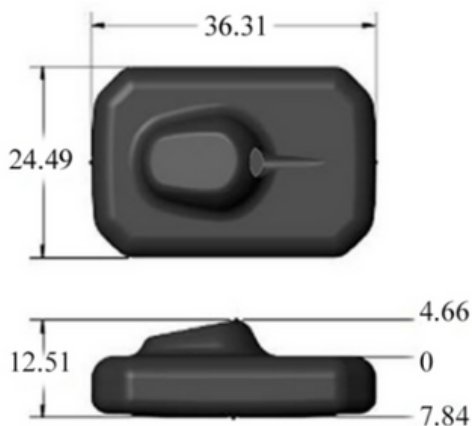

MOST DURABLE SENSOR ON THE MARKET

❃ UNMATCHED TECHNICAL SUPPORT ❃

HIGH-RESOLUTION DIAGNOSTIC IMAGES

DF-PS2 SPECIFICATIONS

| | |
|--------------------------|-----------------------------|
| Technology | CMOS |
| Pixel Size | 19.5µm x 19.5µm |
| True Measured Resolution | >20 lp/mm |
| Theoretical Resolution | >26 lp/mm |
| Gray Scale | 14 bits; 16,384 gray levels |
| Connection | High-speed 2.0 USB |
| Cable Length | 9ft |
| Dynamic Range | 75dB |
| Operating System | Windows 10 (64-bit) |
| Image Delivery System | 5 seconds |
| Software | Image Calibration Files |
| Size 1 Active Area | 30.01mm x 20.01mm |
| Size 2 Active Area | 35.92mm x 25.82mm |
| Manufacturer's Warranty | 2 Years |

PS-2 Size 1 Dimensions (Millimeters)

PS-2 Size 2 Dimensions (Millimeters)