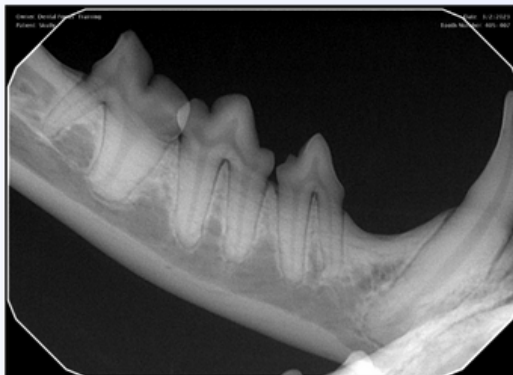

MOST DURABLE SENSOR ON THE MARKET

❃ UNMATCHED TECHNICAL SUPPORT ❃

HIGH-RESOLUTION DIAGNOSTIC IMAGES

DF-PS2 SPECIFICATIONS

| | |
|--------------------------|-----------------------------|
| Technology | CMOS |
| Pixel Size | 19.5µm x 19.5µm |
| True Measured Resolution | >20 lp/mm |
| Theoretical Resolution | >26 lp/mm |
| Gray Scale | 14 bits; 16,384 gray levels |
| Connection | High-speed 2.0 USB |
| Cable Length | 9ft |
| Dynamic Range | 75dB |
| Operating System | Windows 10 (64-bit) |
| Image Delivery System | 5 seconds |
| Software | Image Calibration Files |
| Size 1 Active Area | 30.01mm x 20.01mm |
| Size 2 Active Area | 35.92mm x 25.82mm |
| Manufacturer's Warranty | 2 Years |

PS-2 Size 1 Dimensions (Millimeters)

PS-2 Size 2 Dimensions (Millimeters)