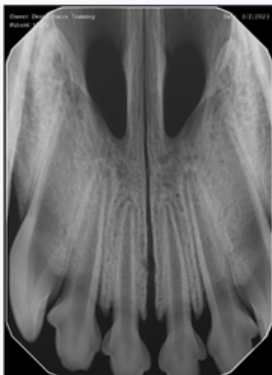

MOST DURABLE SENSOR ON THE MARKET

❃ UNMATCHED TECHNICAL SUPPORT ❃

HIGH-RESOLUTION DIAGNOSTIC IMAGES

DF-PS2 SPECIFICATIONS

| | |
|--------------------------|-----------------------------|
| Technology | CMOS |
| Pixel Size | 19.5µm x 19.5µm |
| True Measured Resolution | >20 lp/mm |
| Theoretical Resolution | >26 lp/mm |
| Gray Scale | 14 bits; 16,384 gray levels |
| Connection | High-speed 2.0 USB |
| Cable Length | 9ft |
| Dynamic Range | 75dB |
| Operating System | Windows 10 (64-bit) |
| Image Delivery System | 5 seconds |
| Software | Image Calibration Files |
| Size 1 Active Area | 30.01mm x 20.01mm |
| Size 2 Active Area | 35.92mm x 25.82mm |
| Manufacturer's Warranty | 2 Years |

PS-2 Size 1 Dimensions (Millimeters)

PS-2 Size 2 Dimensions (Millimeters)