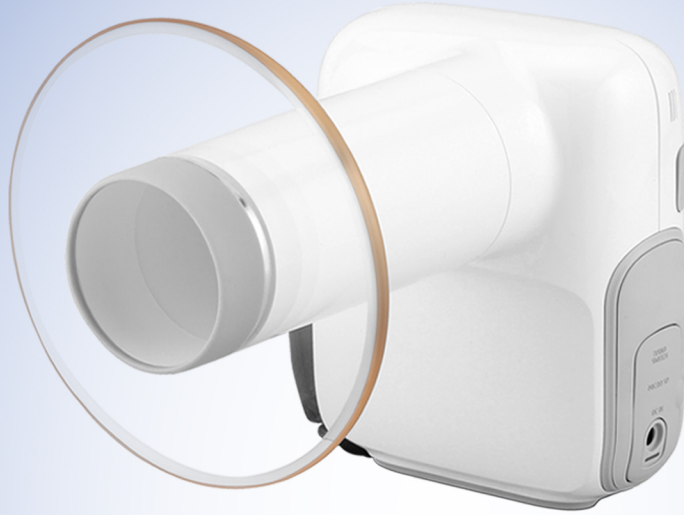

ZEN PX4 X-RAY

The ZEN PX4 is the newest addition to our dental X-ray offering. Handheld x-rays are becoming a popular choice for veterinarians looking to expand dentistry in their practice. The ZEN PX4 features a small and lightweight design making it easy to use and store when not in use. Building off the success of the PX2 handheld x-ray, the PX4 is equipped with an upgraded battery rated for up to 400 exposures on one charge.

Handheld X-rays are a great choice for practices both new to and familiar with dental imaging. Complete mobility allows these units to be effortlessly deployed to any treatment table in your veterinary practice as dentistry continues to grow. The next generation of handheld X-rays begins with the ZEN PX4.

Specifications:

Weight: 3.3lbs
Battery: 22.2V Li-Polymer Battery
(400 Exposures @ 0.5 Seconds)
Dimensions: 6"x7"x10"