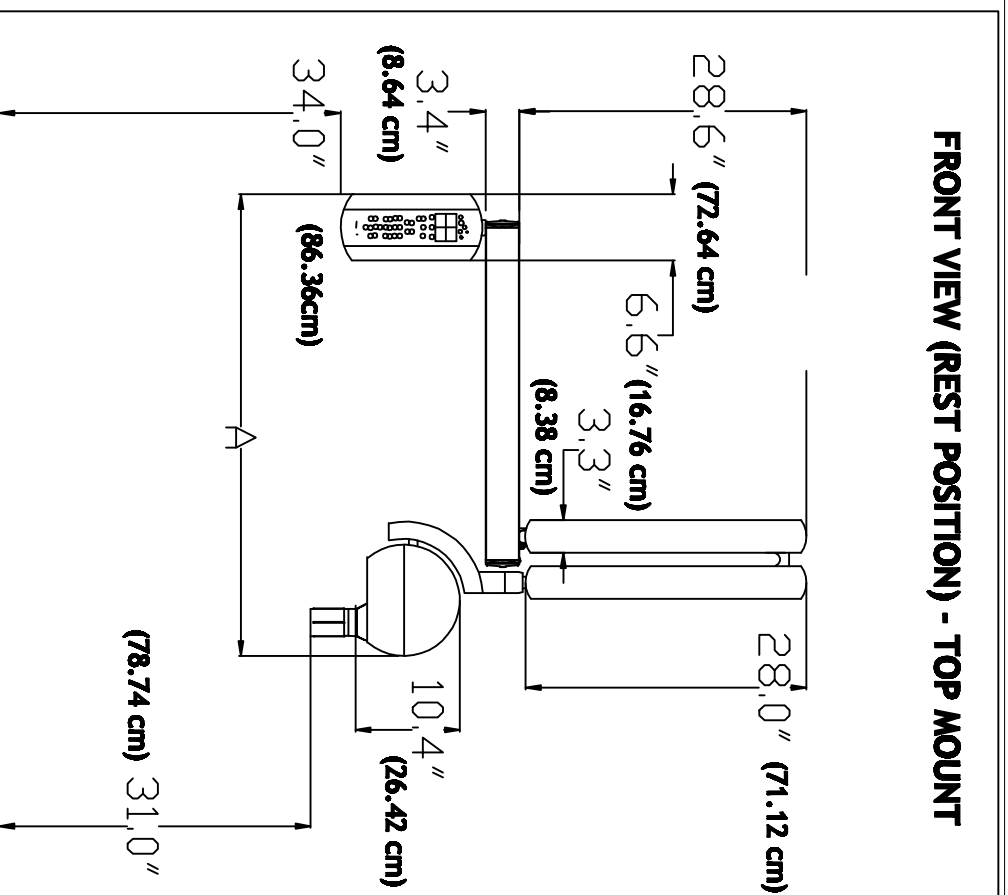

FRONT VIEW (REST POSITION) - TOP MOUNT

A

SHORT ARM 40 cm (16" BRACKET)	FROM TIMER TO END OF TUBE HEAD 79 cm (31")
MEDIUM ARM 80 cm (31" BRACKET)	FROM TIMER TO END OF TUBE HEAD 119 cm (46")
LONG ARM 110 cm (43" BRACKET)	FROM TIMER TO END OF TUBE HEAD 149 cm (59")