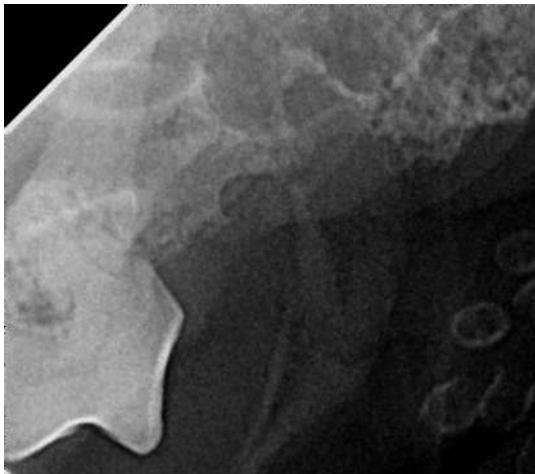

Rosey (14280) 09-07-12

Rosey

Fractured left mandible

X-ray of
Fractured left mandible

Mandibular stabilization

Mandibular stabilization

Mandibular stabilization

X-ray
After hemisection, vital pulpotomy and osteoallo...

X-ray of
mandibular stabilization

Before teeth cleaning

Rosey (14280) 09-07-12

After teeth cleaning

Right maxillary premolar

X-ray of
Right maxillary premolar

After extraction

X-ray of
Extraction site

Left maxillary premolar

X-ray of
Left maxillary premolar

After extraction

X-ray of
Extraction site

Rosey (14280) 09-07-12

Right gum chewing lesion

After laser

Left gum chewing lesions