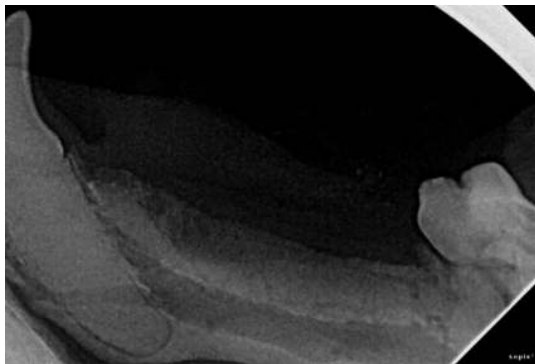

Rosey (14280) 09-07-12

All Pets Dental