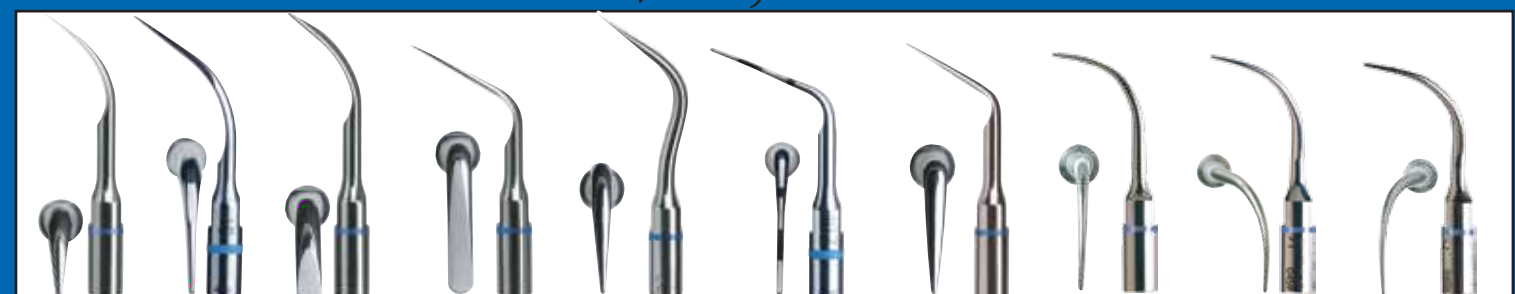

Scaling

1 Scaling F00246   1 Slim F00245   2 Scaling F00247   3 Scaling F00248   10P Scaling F00253   10Z Scaling F00254   10X Scaling F00359   PFU F02170   PFL F02171   PFR F02172