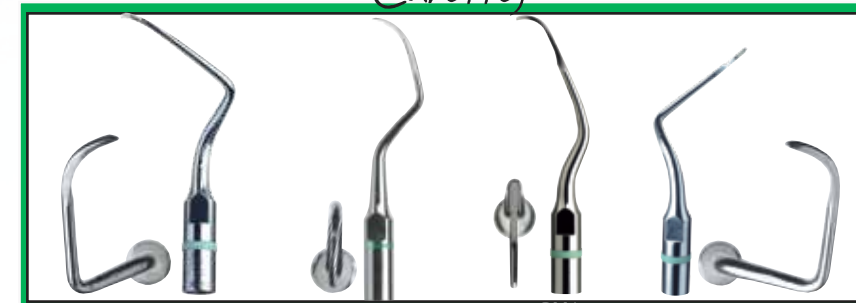

Curettes

H4L F00114   H3 F00369   PV1 F00259   H4R F00115