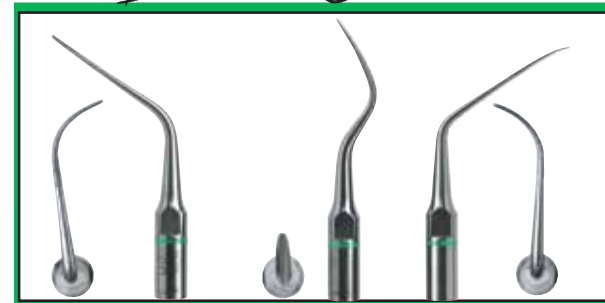

Diamond-Coated

H2L F00367   H1 F00366   H2R F00368