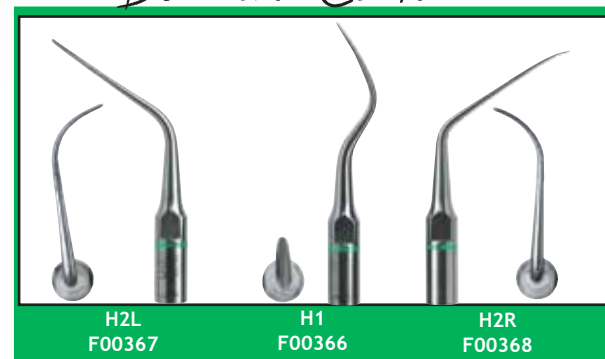

Cruise Control® System

- Forty years of research and know-how led to the development of the Cruise Control® System.
- The tip always tuned to the right ultrasonic frequency depending on its environment
- Powerful and regular vibrations providing smooth and fast treatments more comfortable for the patient

Diamond-Coated